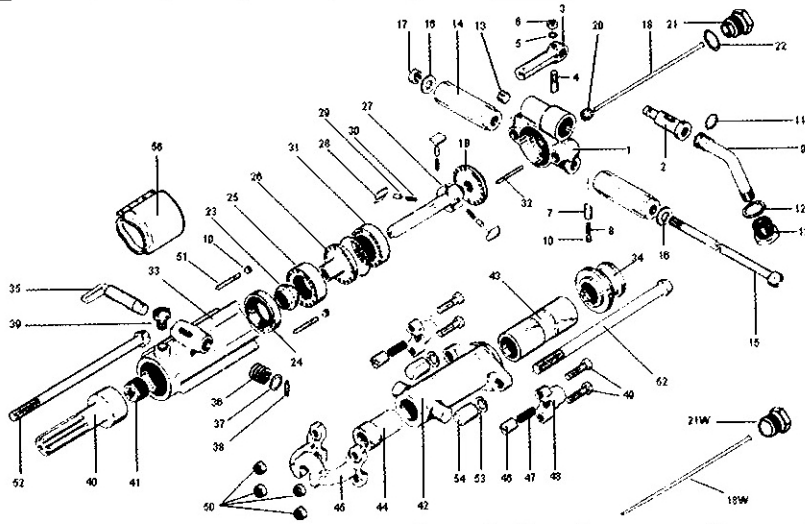

60# Rock Drill

2

ITEM#	PART#	DESCRIPTION	ITEM#	PART#	DESCRIPTION
1	43150	Backhead w/ Bushing	29	43204	Pawl Plunger (3)
1B	43152	Backhead Plate	30	78883	Pawl Spring (3)
2	43158	Throttle Valve	31	43192	Ratchet Ring
3	43159	Throttle Valve Handle	32	43193	Valve Dowel
4	43160	Throttle Valve Handle Bolt	33	43172	Cylinder
5	43063	Throttle Valve Handle Washer	34	423037	Front Washer Bushing
6	43102	Throttle Valve Handle Bolt Nut	35	43176	Exhaust Valve
7	43161	Detent Plunger	36	43179	Exhaust Valve Spring
8	43162	Detent Spring	37	43180	Exhaust Valve Washer
9	43168	Air Inlet Swivel	38	43181	Exhaust Valve Pin
10	68073	Plug (3)	39	43175	Oil Filler Plug
11	45259	Swivel "O" Ring	40	43206	Piston
12	423013	Swivel Nut	41	43199	Rifle Nut
12B	423014	Swivel Nut "O" Ring	NS	75415	Steel Rifle Nut
13	423015	Backhead Plug	42	43208	Fronthead
14	43154	Handle Grip Complete (2)	43	43209	Chuck Driver
15	43153	Handle Bolt	44	43211	Chuck Bushing 1" x 4 1/4" Hex
16	43005	Handle Bolt Washer (2)	NS	43210	Chuck Bushing 7/8" x 3 1/4" Hex
17	43112	Handle Bolt Nut	45	43369	Steel Retainer 1" x 4 1/4"
18	43164	Blow Tube	NS	43371	Steel Retainer 7/8" x 3 1/4"
18w	423021	Water Tube	46	43378	Steel Retainer Plunger (2)
20	43144	Blow Tube Rubber Seal	47	43377	Retainer Spring (2)
21	43155	Blow Tube Gland	48	43366	Steel Retainer Cap (2)
21w	423024	Water Tube Gland	49	33863	Steel Retainer Bolt (4)
22	43156	Blow Tube Gasket	50	43350	Steel Retainer Bolt Nut (4)
23	43188	Automatic Valve	51	43094	Oil Felt (2)
24	43189	Front Valve Chest	52	43215	Side Rod (2)
25	43190	Rear Valve Chest	53	423059	Side Rod Lock Washer (2)
26	43187	Valve Guide	54	43213	Side Rod Bolt Nut (2)
27	43195	Rifle Bar	NS	43618	Chuck Bushing 7/8" x 4 1/4"
28	43120	Pawl (Non-Reversible)(3)	56	423082	Muffler