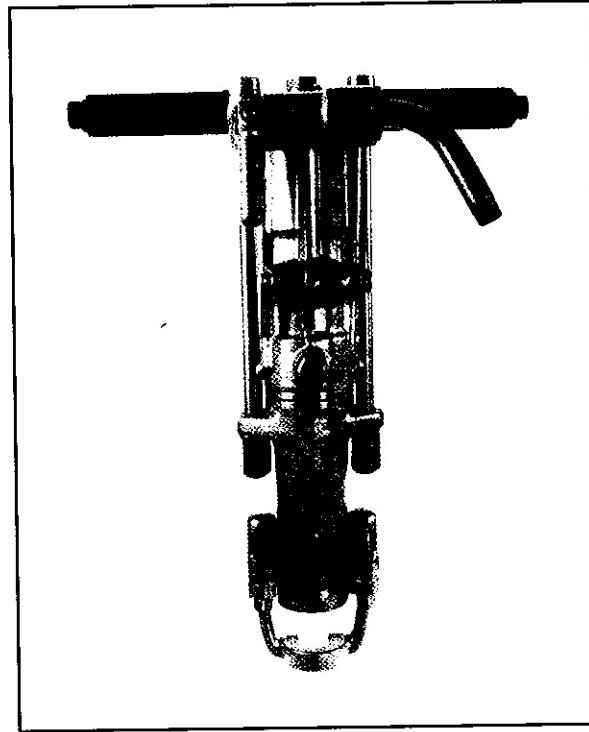

60# Rock Drill

2

TX60RD

60# ROCK DRILL

S P E C I F I C A T I O N S	Model#		TX60RD
	Net Weight	27.5 kg	61 lbs
	Length	603 mm	23.75 in
	Bore	67 mm	2.625 in
	Stroke	82 mm	3.22 in
	Blows per Minute	2250	2250
	RPM	200	200
	Chuck Sizes	25 x 108 mm	1 x 4 1/4 in
		22 x 108 mm	7/8 x 4 1/4 in
		22 x 83 mm	7/8 x 3 1/4 in
Air Inlet (NPT)	19 mm	3/4 in	
Air Consumption *	2.77 m ³ /m	98 cfm	