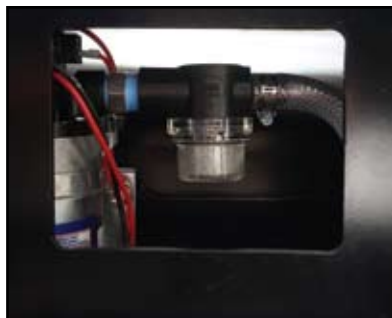

PICKUP BROOM

The Blue Diamond pickup broom is designed for heavy commercial use. Years of market research lead to this premium broom that will stand up to the rigors of the roadwork industry as well as hold up in rental applications. This simple, clean design gives added structure to typical wear areas and damage prone components such as a built in water kit, and heavy reinforcement on the front of the broom shroud. The low profile water tank allows the operator better visibility of the work area thereby reducing accidents. The 26" diameter poly or poly/steel broom is available in 60", 72", 84" and a 96" width. A bolt on 3/4" double bevel edge protects the 3/4" weld in edge from wear and adds strength the leading edge of the bucket. Wear bars welded to the bottom of the bucket provide strength and protect the bucket from premature wear.

Features include:

- Predrilled for optional pressurize water system
- Mounts for gutter brush included
- Bolt-on-rubber skirting to contain debris
- Motor and shaft guards
- 1 1/2" x 7" Zinc height adjustment pins with 4 positions
- Heavy duty dump stops
- Grease fittings on all pivot points and bearings
- Steps mounted on back of bucket for entering and exiting the host machine

QUALITY | DEPENDABILITY | INTEGRITY

Blue Diamond Attachments

Adjustment Pin and Bearing Guard

Harness for Water System

Low Profile Water Tank

Step, Grease Fitting and Dump Stops

Water System Pump and Filter