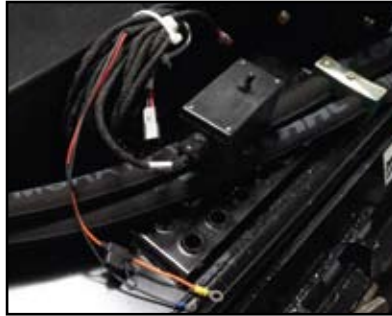

PICKUP BROOM

The Blue Diamond pickup broom is designed for heavy commercial use. Years of market research lead to this premium broom that will stand up to the rigors of the roadwork industry as well as hold up in rental applications. This simple, clean design gives added structure to typical wear areas and damage prone components such as a built in water kit, and heavy reinforcement on the front of the broom shroud. The low profile water tank allows the operator better visibility of the work area thereby reducing accidents. The 26" diameter poly or poly/steel broom is available in 60", 72", 84" and a 96" width. A bolt on 3/4" double bevel edge protects the 3/4" weld in edge from wear and adds strength the leading edge of the bucket. Wear bars welded to the bottom of the bucket provide strength and protect the bucket from premature wear.

Features include:

- Predrilled for optional pressurize water system
- Mounts for gutter brush included
- Bolt-on-rubber skirting to contain debris
- Motor and shaft guards
- 1 1/2" x 7" Zinc height adjustment pins with 4 positions
- Heavy duty dump stops
- Grease fittings on all pivot points and bearings
- Steps mounted on back of bucket for entering and exiting the host machine

QUALITY | DEPENDABILITY | INTEGRITY

Blue Diamond Attachments

Adjustment Pin and Bearing Guard

Harness for Water System

Low Profile Water Tank

Step, Grease Fitting and Dump Stops

Water System Pump and Filter